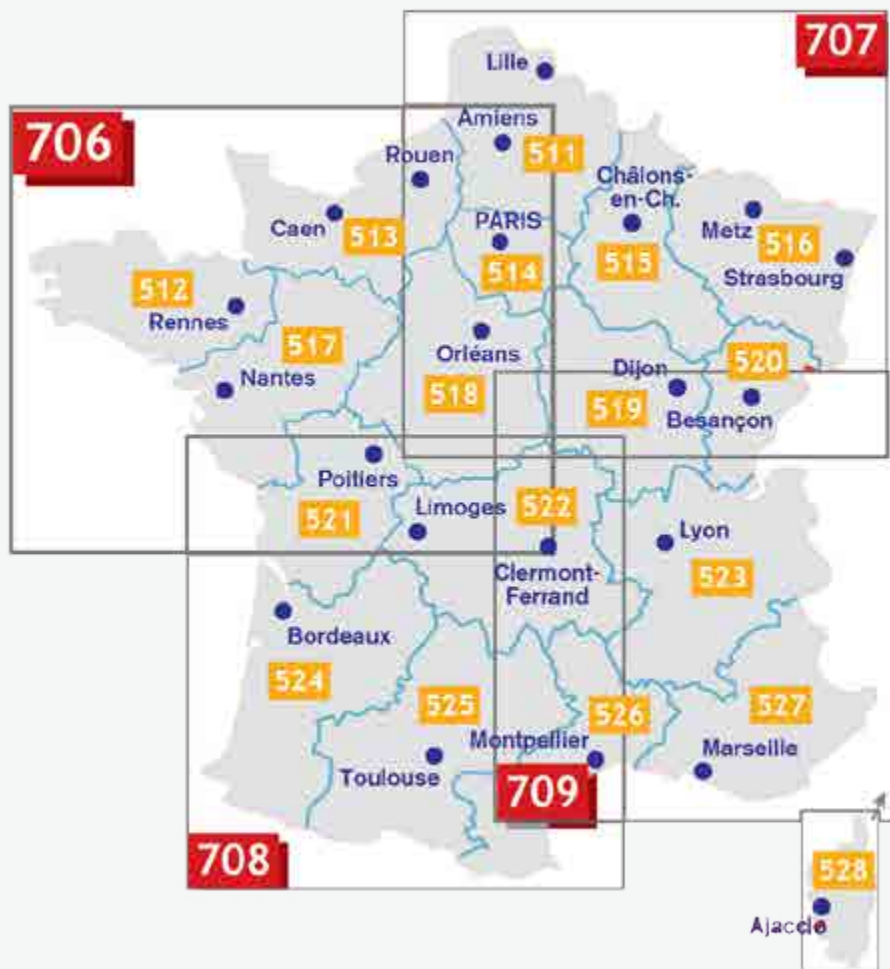

Blad:	Område:	ISBN:
706	Northwest France, 1:500.000	9782067253773
707	Northeast France, 1:500.000	9782067253780
708	Southwest France, 1:500.000	9782067253797
709	Southeast France, 1:500.000	9782067253803